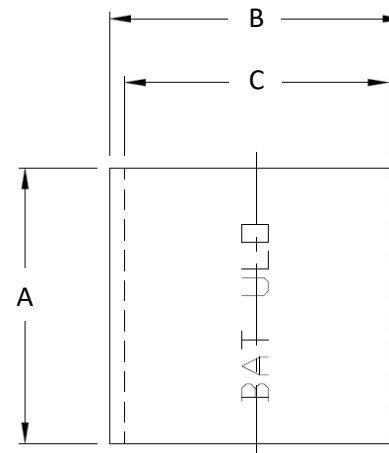

# FLEXIBLE CONNECTIONS - SPECIFICATIONS

V 24-01

[Barcode]	Model	Dimensions (mm)			[Barcode]	Clamp	Range (mm)	
		A	B	C			min	max
ORMB005006	Flexible connection 50 mm	40	62	50	0KLM010000	Clamp 50 mm	50	70
ORMB007506	Flexible connection 75 mm	70	89	75	0KLM010001	Clamp 75 mm	80	100
ORMB009006	Flexible connection 90 mm	70	104	90	0KLM012001	Clamp 90 mm	90	120
ORMB011001	Flexible connection 110 mm	85	124	110	0KLM014001	Clamp 110 mm	110	140
ORMB012501	Flexible connection 125 mm	125	139	125	0KLM016001	Clamp 125 mm	130	160
ORMB016001	Flexible connection 160 mm	160	174	160	0KLM018001	Clamp 160 mm	160	180